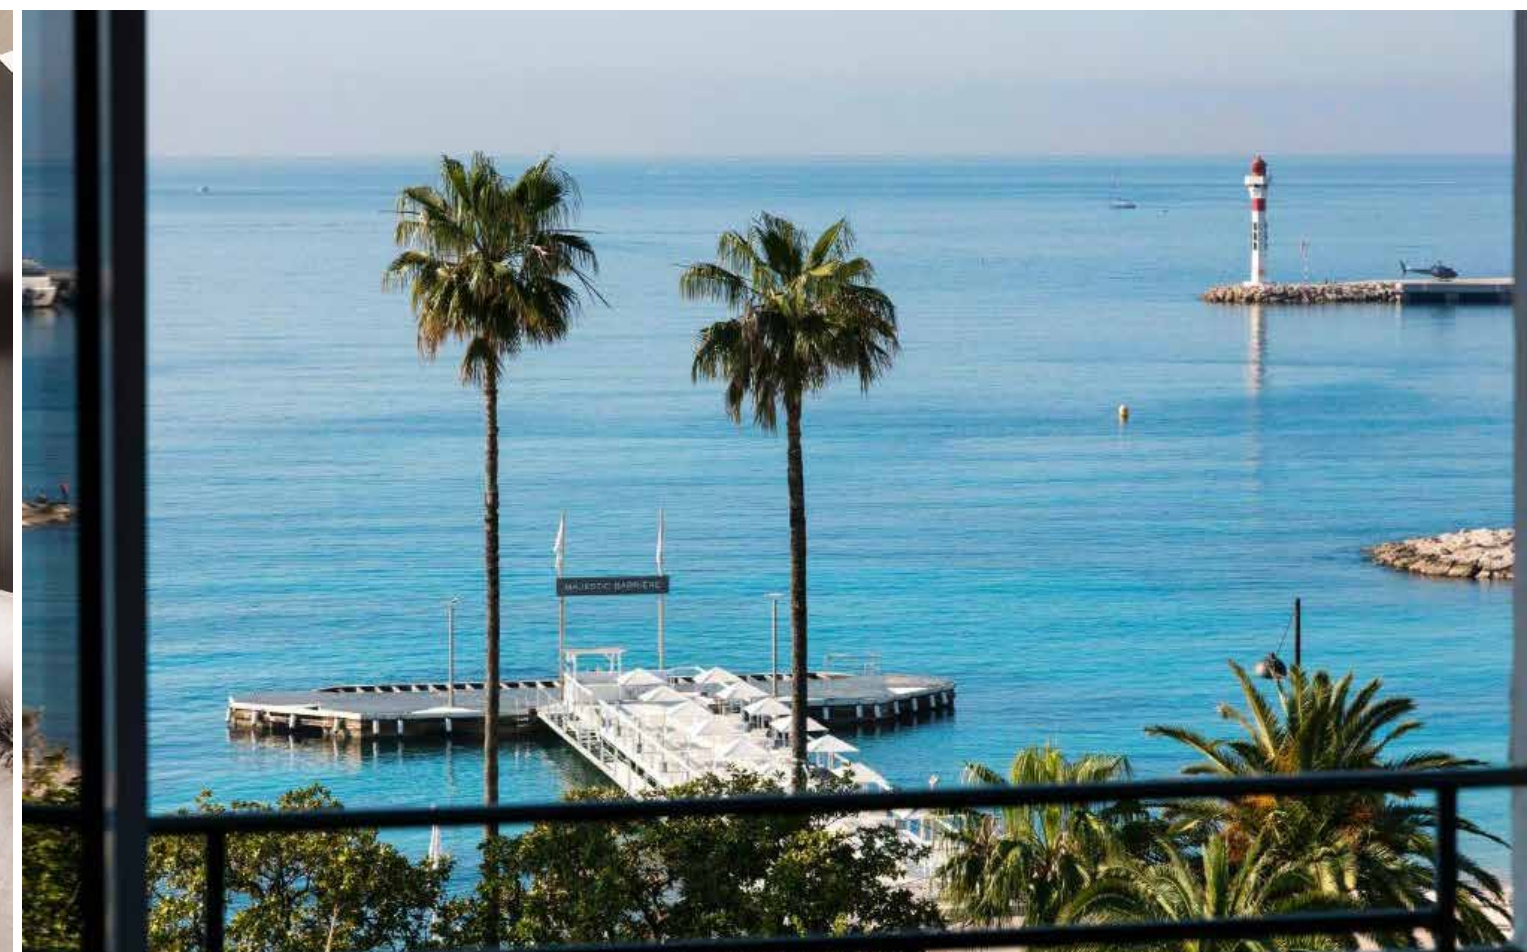

B
HÔTEL BARRIÈRE
LE MAJESTIC
CANNES

**PRESTIGE
SEA VIEW ROOM**

**A REFINED ATMOSPHERE
AND SEA VIEW**

Prestige Sea View rooms offer
the luxury of a breathtaking view
of the Mediterranean.

PRESTIGE SEA VIEW ROOM

-  Surface area: approximately 375 sq ft
-  View on the sea
-  Room capacity: 3 persons
-  Baby bed
-  Baby care accessories
-  Bathrobe/slippers
-  Iron and ironing board
-  Nespresso coffee machine
-  Welcome tray
-  Pets allowed against payment
-  Free wi-fi internet