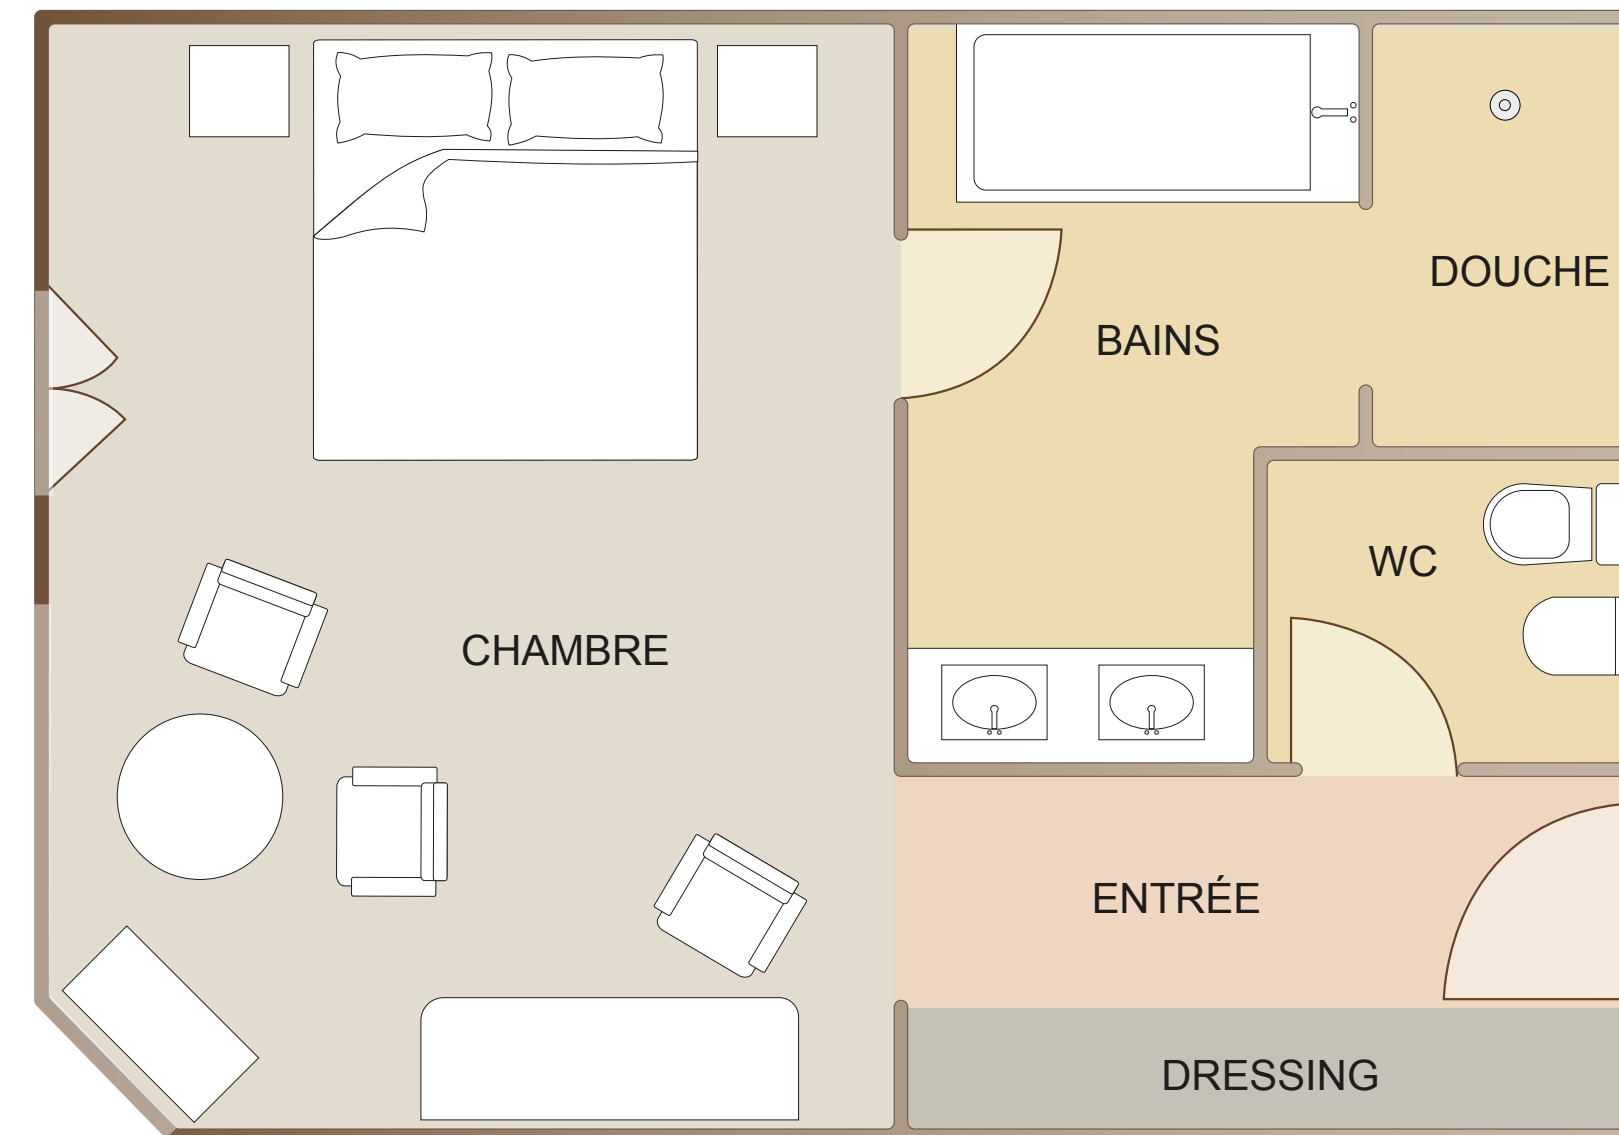

Prestige Sea View rooms offer
the luxury of a breathtaking view
of the Mediterranean.

PRESTIGE SEA VIEW ROOM

- Surface area: approximately 375 sq ft
- View on the sea
- Room capacity: 3 persons
- Baby bed
- Baby care accessories
- Bathrobe/slippers
- Iron and ironing board
- Nespresso coffee machine
- Welcome tray
- Pets allowed against payment
- Free wi-fi internet

HÔTEL LE MAJESTIC

- 3 restaurants
- 3 bars
- Private beach
- Spa Diane Barrière
- Fitness Center
- Swimming pool
- Parking
- Private screening room
- Studio by Petit VIP

RESERVATIONS: +33 (0) 970 820 900
reservations.majestic@cannesbarriere.com