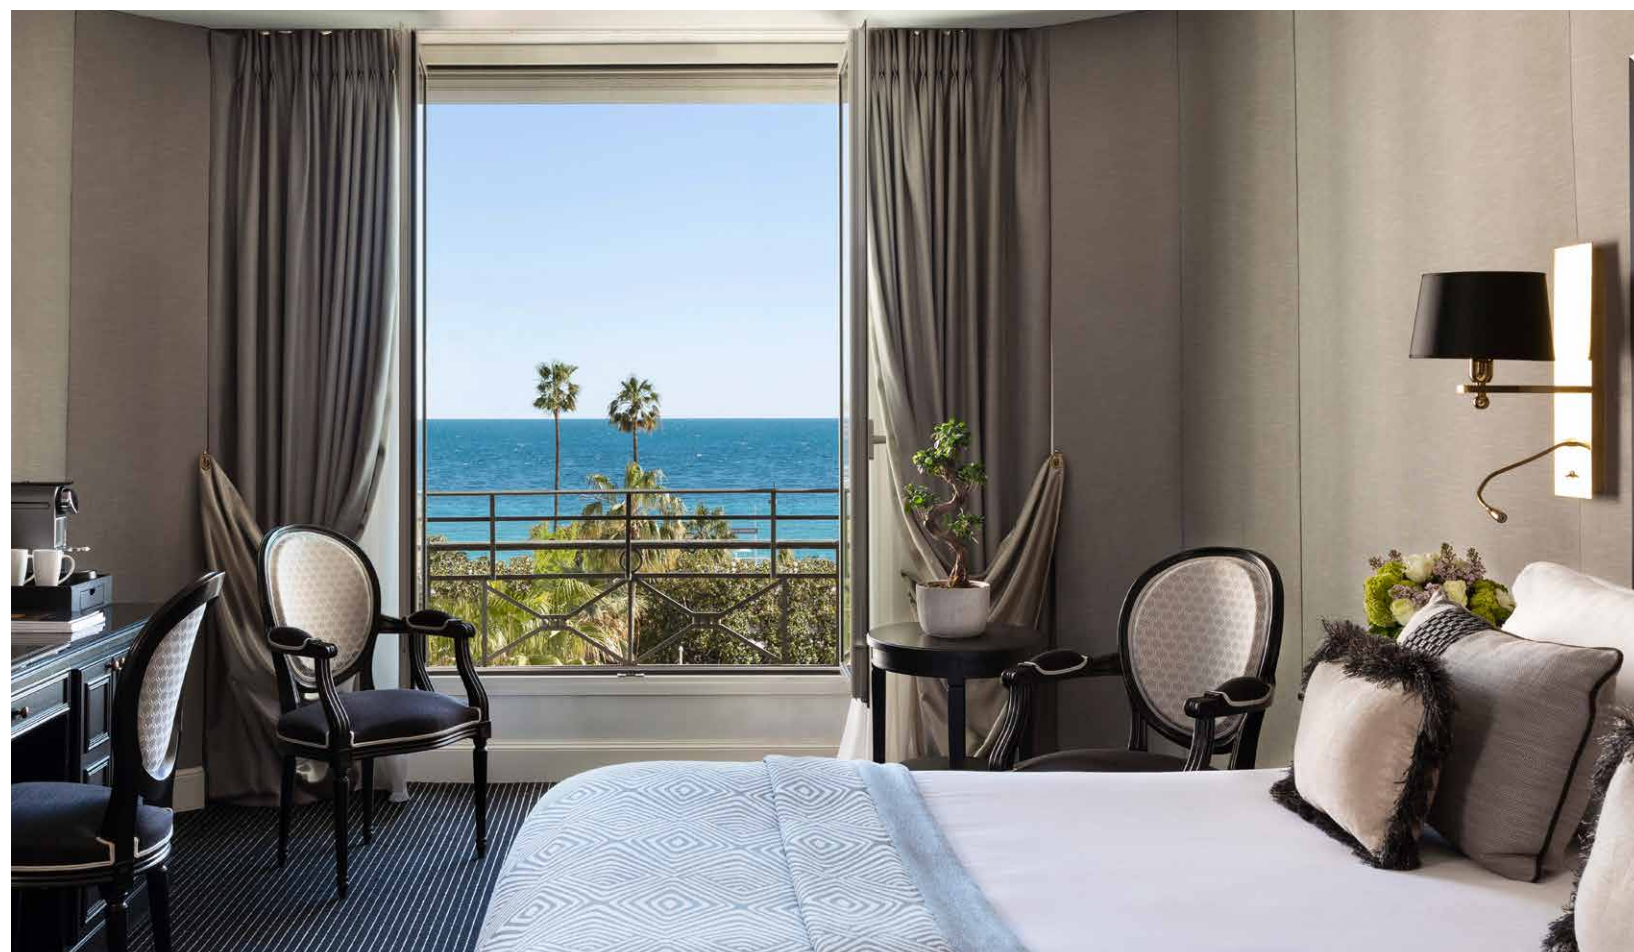

B
HÔTEL BARRIÈRE
LE MAJESTIC
CANNES

**PRESTIGE
SEA VIEW ROOM**

**A REFINED ATMOSPHERE
AND SEA VIEW**

Prestige Sea View rooms offer
the luxury of a breathtaking view
of the Mediterranean.

PRESTIGE SEA VIEW ROOM

-  Surface area: approximately 375 sq ft
-  View on the sea
-  Room capacity: 3 persons
-  Baby bed
-  Baby care accessories
-  Bathrobe/slippers
-  Iron and ironing board
-  Nespresso coffee machine
-  Welcome tray
-  Pets allowed against payment
-  Free wi-fi internet